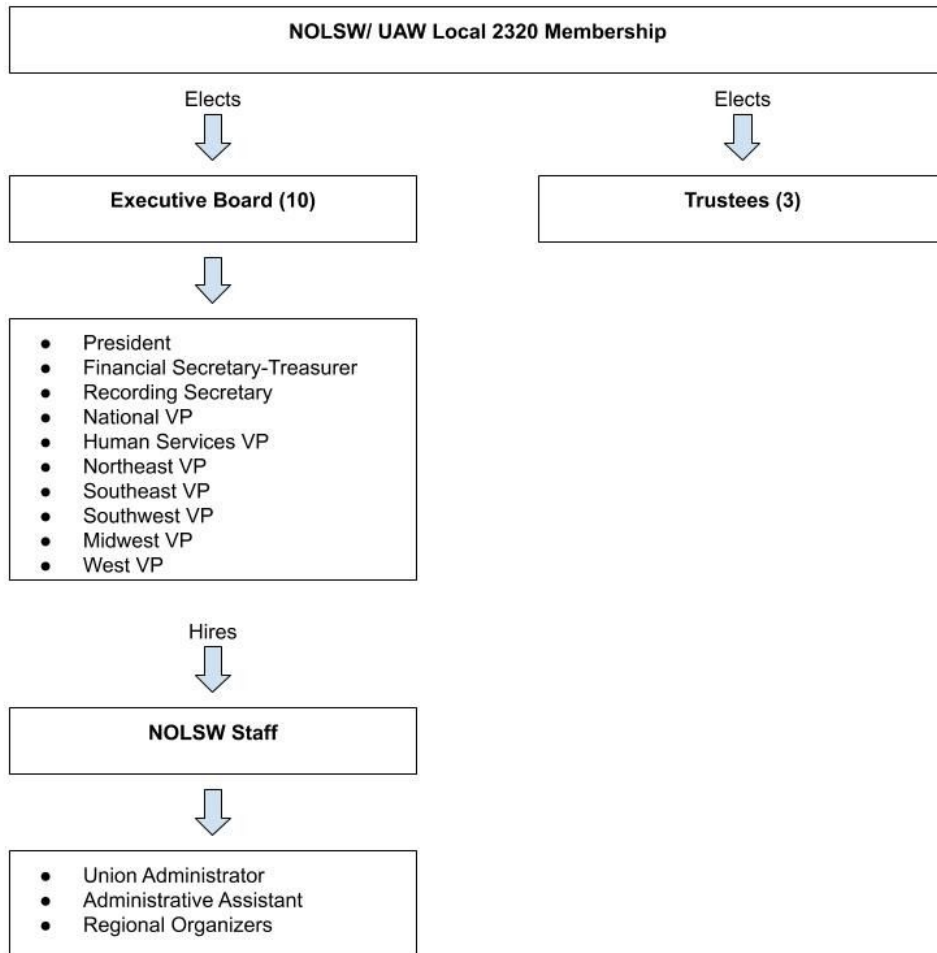

International Union Structure

National Union Structure

The UAW includes more than 600 local unions across the United States, Canada and Puerto Rico in eight geographic regions. Headquartered in New York City, NOLSW/UAW Local 2320 is part of Region 9A. As the UAW's only national amalgamated local, individual NOLSW units are located in all eight regions.

Every three years the membership elects the Executive Board and Trustees. All members in good standing of at least one year are eligible to run for the Executive Board. The President and Financial Secretary-Treasurer are full-time paid members of the Executive Board. All other Executive Board positions are volunteer. The Executive Board hires the NOLSW Staff.